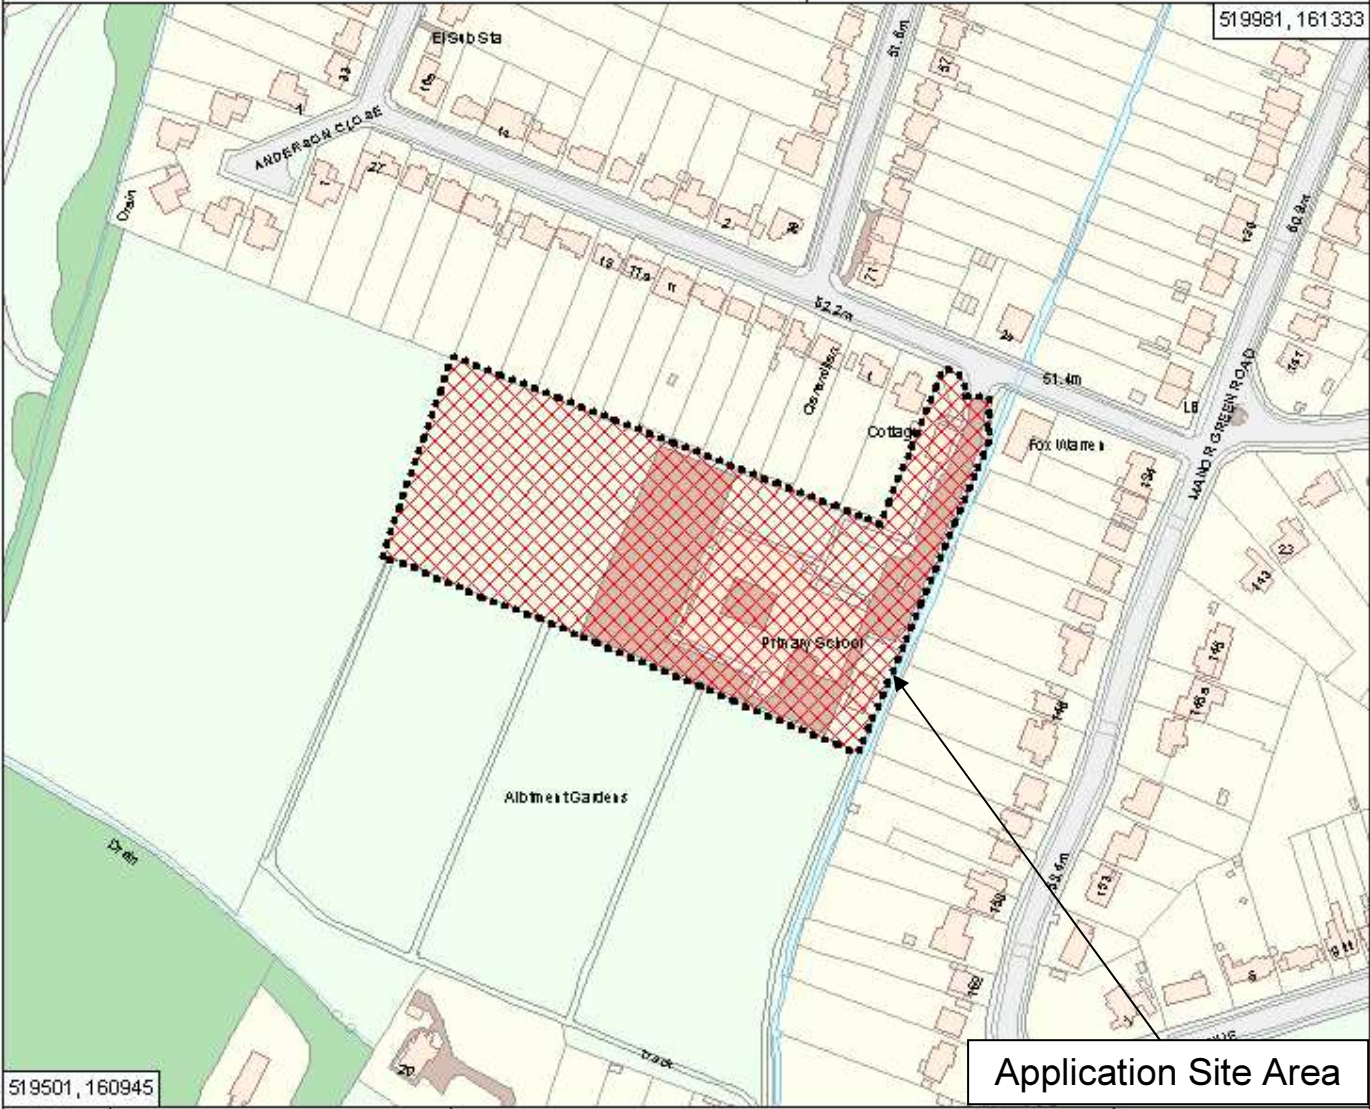

Land at Stamford Green Primary School, Christchurch Mount, Epsom, Surrey KT19 8LU

Single storey classroom block extension comprising 9 new classrooms and ancillary spaces; new hard surfaced play area and games court; alterations to pedestrian routes within the site and associated external works.

Application No(s): EP/13/01703/CMA

Electoral Division(s): Epsom West

Scale 1:10,000

© Crown copyright. All rights reserved Surrey County Council, 100019613, 2013

This plan is for indicative purposes only

519501, 160945

519981, 161333

RefNo: SCC Ref 2014/0044

Date printed: 28/04/2014

Scale
1:2,500

Application Site Area

This page is intentionally left blank